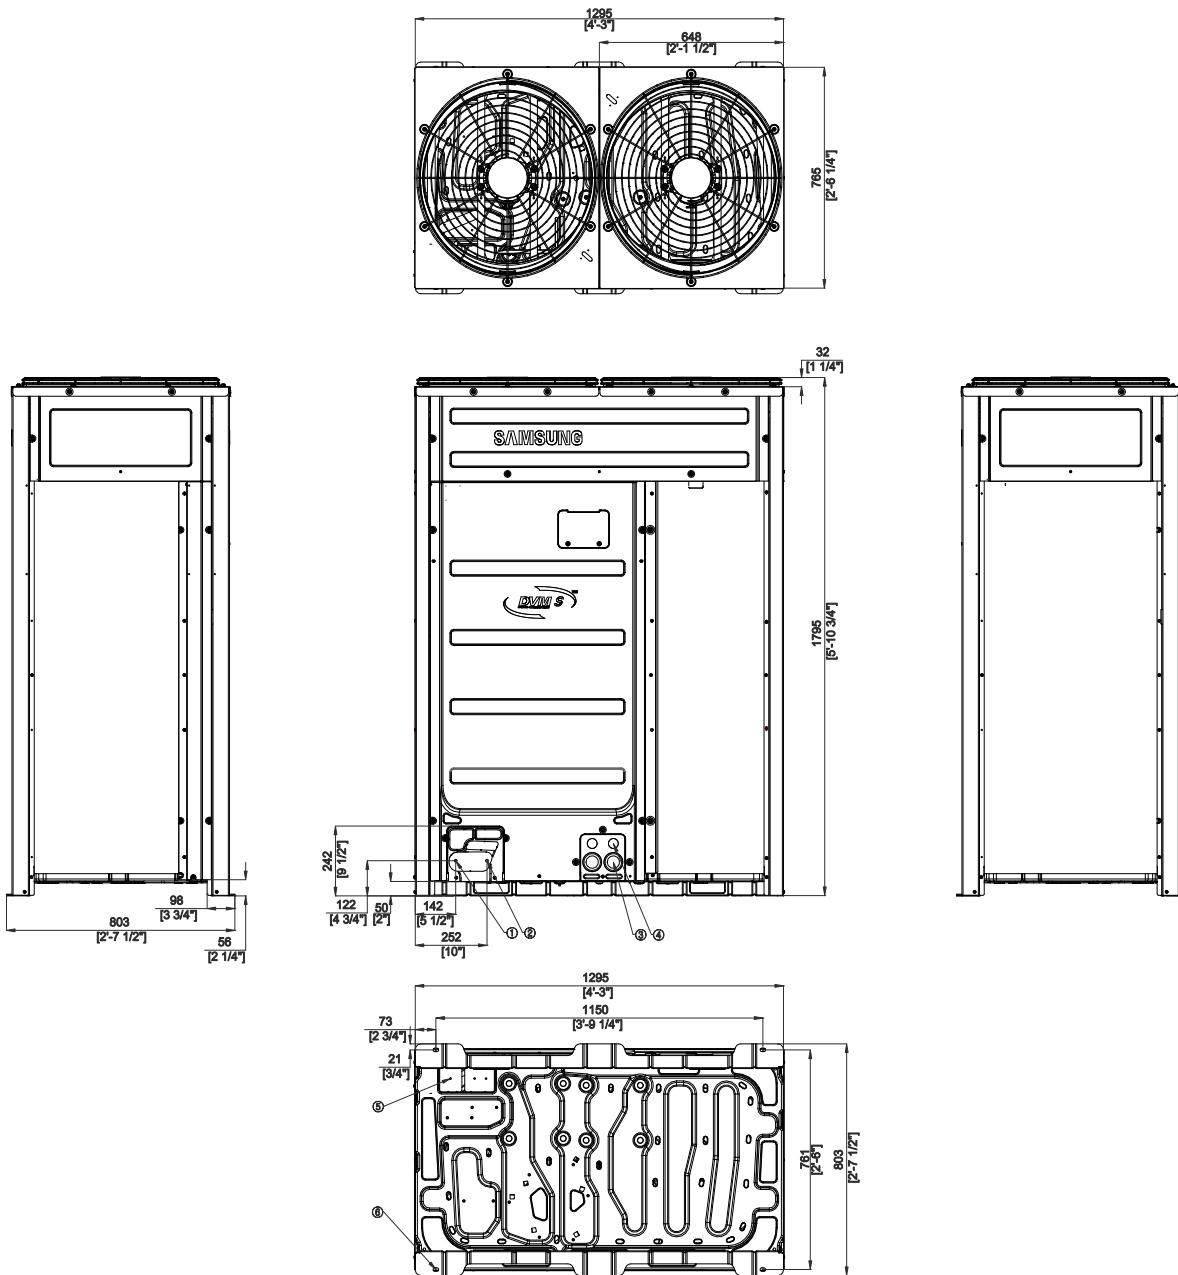

# 4 Dimensional drawing

## Outdoor

AM240KXVAGH/TK, AM260KXVAGH/TK, AM280KXVAGH/TK, AM300KXVAGH/TK

Units : mm / inches

Table of descriptions

1	Gas Ref. pipe	7	
2	Liquid Ref. pipe	8	
3	Power wiring conduit	9	
4	Communication wiring conduit	10	
5	Knock-out Hole for Ref. Piping	11	
6	Anchor Bolt Hole	12	