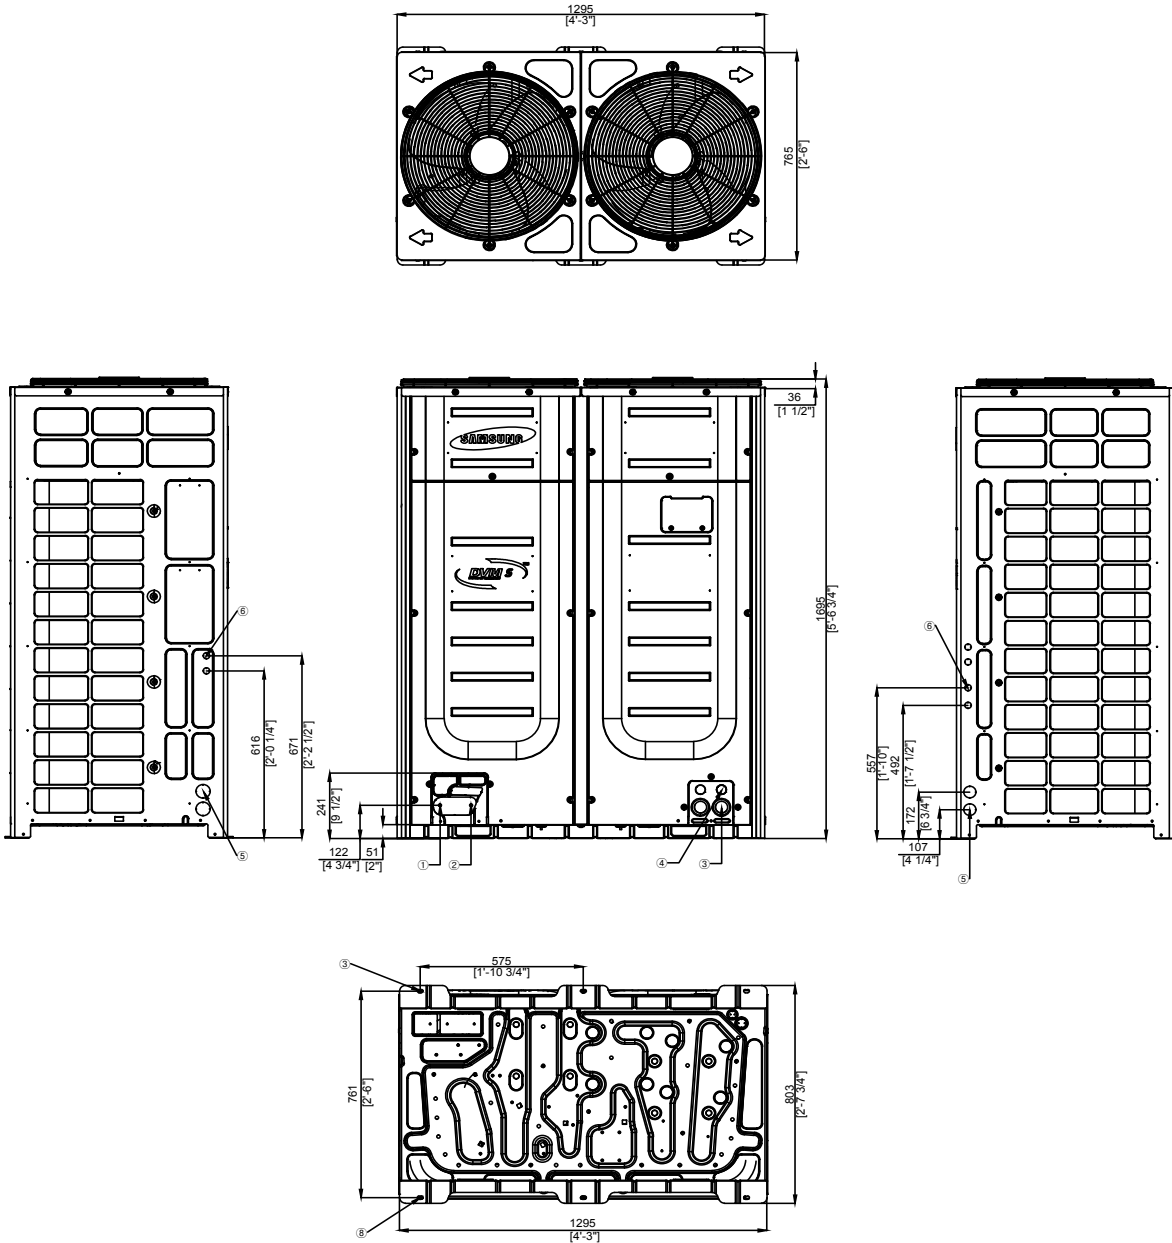

4 Dimensional drawing

Outdoor

AM140KXVAGH/TK, AM160KXVAGH/TK, AM180KXVAGH/TK, AM200KXVAGH/TK, AM220KXVAGH/TK

Units : mm / inches

Table of descriptions

1	Gas Ref. pipe	7	Knock-out Hole for Ref. Piping
2	Liquid Ref. pipe	8	Anchor Bolt Hole
3	Power wiring conduit	9	
4	Communication wiring conduit	10	
5	Power wiring conduit	11	
6	Communication wiring conduit	12	